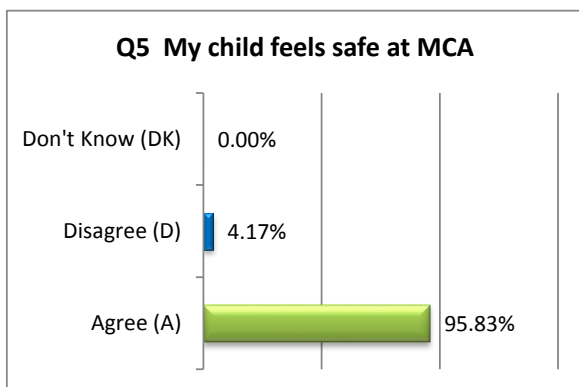

Mildenhall College Academy Year 9 Parent Survey Results Spring 2017

Mildenhall College Academy Year 9 Parent Survey Results Spring 2017

Q9 My child generally receives appropriate homework for their age

Q10 This Academy makes sure its pupils are well behaved

Q11 This Academy deals effectively with bullying

Q12 This Academy is well led and managed

Q13 This Academy responds well to any concerns I raise

Q14 I would recommend this academy to another parent.