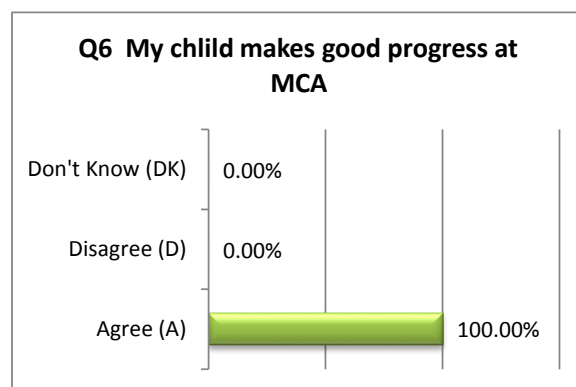

Mildenhall College Academy Year 9 Parent Survey Results Spring 2017

Mildenhall College Academy Year 9 Parent Survey Results Spring 2017

Q9 My child generally receives appropriate homework for their age

Q10 This Academy makes sure its pupils are well behaved

Q11 This Academy deals effectively with bullying

Q12 This Academy is well led and managed

Q13 This Academy responds well to any concerns I raise

Q14 I would recommend this academy to another parent.